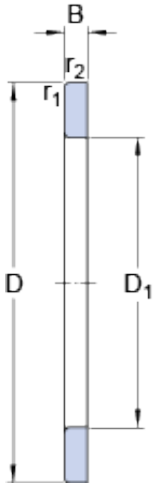

SMOOTH BEARING MFG.CORP.

SKF GS 81232 thrust roller bearings

Bearing No. GS 81232

Size	15x225x163 mm
Bore Diameter	15 mm
Outer Diameter	225 mm
Width	163 mm
D	225 mm
B	15 mm
D ₁	163 mm
Size	15x225x163 mm
Bore Diameter	15 mm
Outer Diameter	225 mm
Width	163 mm
D	225 mm
B	15 mm
D ₁	163 mm
D ₁	163 mm
r _{1,2} min.	1.5 mm
Mass housing washer	2.3 kg

GS 81232 Bearing 2D drawings and 3D CAD models