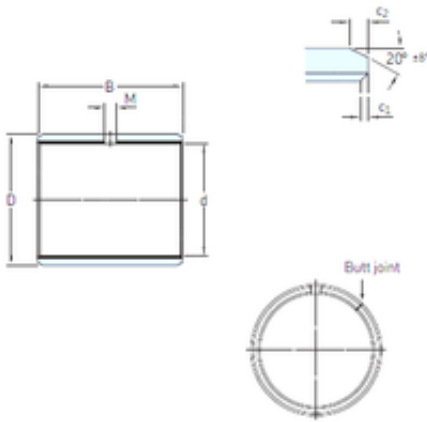

SMOOTH BEARING MFG.CORP.

55 mm x 60 mm x 60 mm 55 mm x 60 mm x 60 mm 55 mm x 60 mm x 60 mm SKF PCM 556060 B plain bearings

Bearing No. PCM 556060 B

Size	55x60x60 mm
Bore Diameter	55 mm
Outer Diameter	60 mm
Width	60 mm
d	55 mm
D	60 mm
B	60 mm
c1 min	0,2 mm
c2 min	1,2 mm
M	– mm
Weight	0,2 Kg
Basic dynamic load rating (C)	260 kN

PCM 556060 B Bearing 2D drawings and 3D CAD models