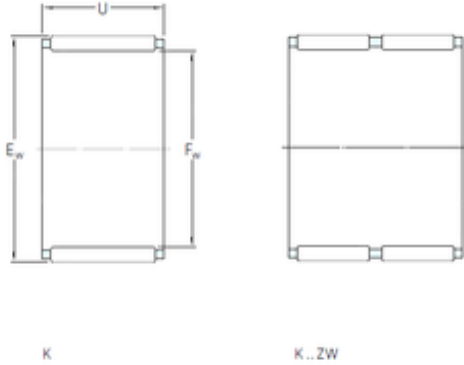

SMOOTH BEARING MFG.CORP.

SKF K150x160x46 needle roller bearings

Bearing No. K150x160x46

Bore Diameter	150 mm
Outer Diameter	160 mm
Fw	150 mm
Ew	160 mm
U	46 mm
Weight	0,57 Kg
Basic dynamic load rating (C)	140 kN
Basic static load rating (C0)	475 kN
Fatigue load limit (Pu)	53
Reference speed	2800 r/min

K150x160x46 Bearing 2D drawings and 3D CAD models